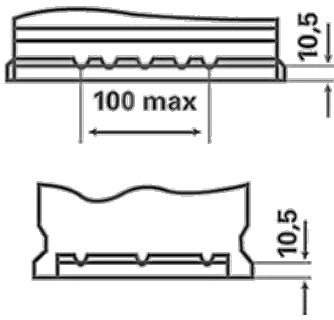

DRAWINGS

B13