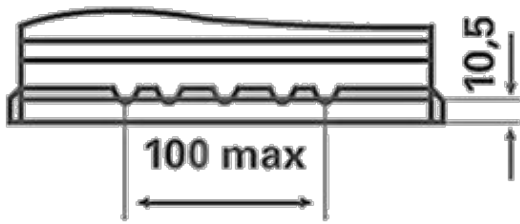

Remplit tous les critères d'origine des constructeurs automobiles

For more information visit varta-automotive.com

ORDER INFORMATION

European Type No. (ETN):	560127054
Article Number:	5601270543132
Short Code:	D43
Barcode:	4016987119518
UK Code:	077
Packaging Unit:	1
Quantity per Pallet:	63

TECHNICAL INFORMATION

Voltage [V]:	12	Base Hold-down:	B13
Battery Capacity [Ah]:	60	Layout:	1
Cold Cranking Amps (CCA), EN [A]:	540	Terminal Types:	1
Length [mm]:	242	Case Size:	H5R/LN2R
Width [mm]:	175	Weight filled (kg):	14,34
Height [mm]:	190		

B13

1

ø 19,5
H 18

ø 17,9
H 18

pos.

neg.