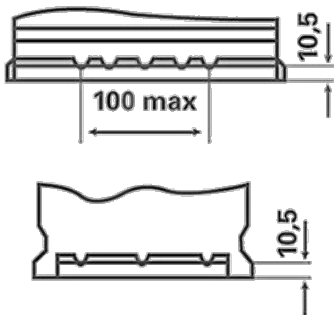

DRAWINGS

B13